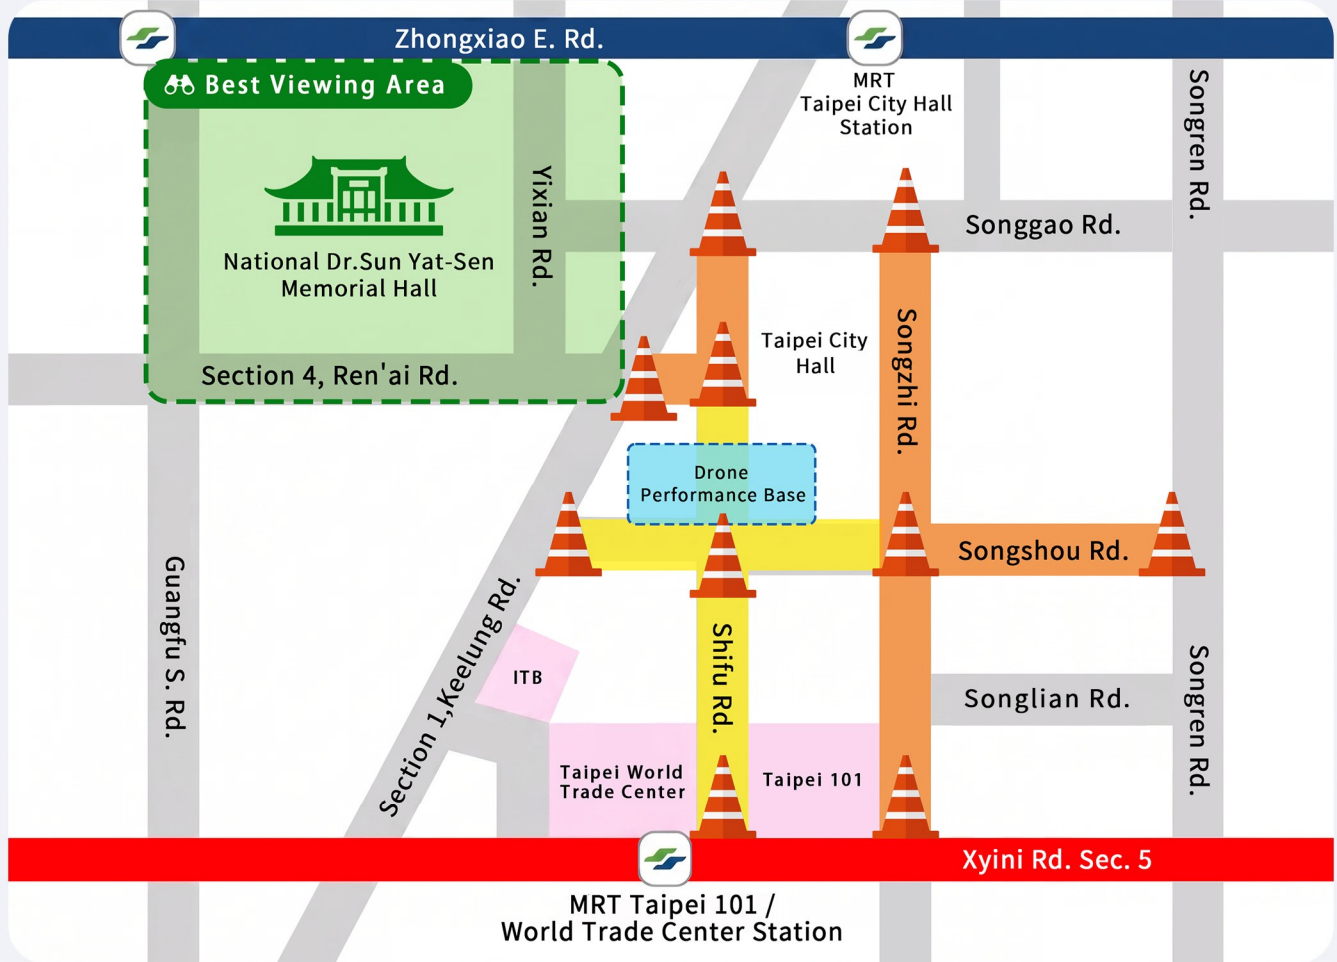

直播資訊

展期資訊

2026年6月2日至6月5日

地點：
南港展覽館1館 & 2館
台北世界貿易中心展覽館

官方網站

⚠️ 請遵循現場交通管制人員指示。 ⚠️ 活動將依天候狀況進行調整或取消。 ⚠️ 更多活動資訊請至官方網站查詢。

2026 COMPUTEX × InnoVEX

Drone Show

Experience Taiwan's Innovation
Lighting Up the City!

June 2, 2026 (Tue)

22:00 – 22:15

Taipei City Hall Area

Drone flying altitude: approx. 300 meters

We recommend watching from the green area for the most complete drone show experience!

Control Item	Closure Period	Closure Duration	Closed Road Sections
Show - Phase 1	6/2 16:00 – 6/3 02:00	10 hours	Shifu Rd. (from Ren'ai Rd. to Songshou Rd.) full closure
Show - Phase 2	6/2 21:30 – 22:30	60 minutes	Songshou Rd. (from Keelung Rd. Sec. 1 to Songzhi Rd.) full closure
		60 minutes	Shifu Rd. (from Songshou Rd. to Xinyi Rd. Sec. 5) full closure
Show - Phase 3 (Based on crowd conditions and elastic control)	6/2 21:00 – 23:00	120 minutes	Shifu Rd. (from Songgao Rd. to Xinren Ai Rd.) full closure
			Xinren Ai Rd. full closure
			Songzhi Rd. (from Songgao Rd. to Songshou Rd.) southbound closure
			Songzhi Rd. (from Songshou Rd. to Xinyi Rd. Sec. 5) northbound closure
			Songshou Rd. (from Songzhi Rd. to Songren Rd.) westbound closure

Live Broadcast Information

Exhibition Period

June 2 – June 5

TaiNEX 1, 2,
Taipei World Trade Center

Official Website